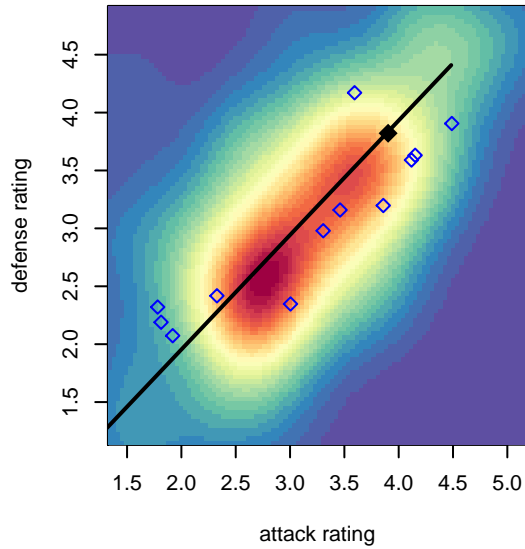

**attack and defense rating
relative to others at age
and all opponents in last 13 months**