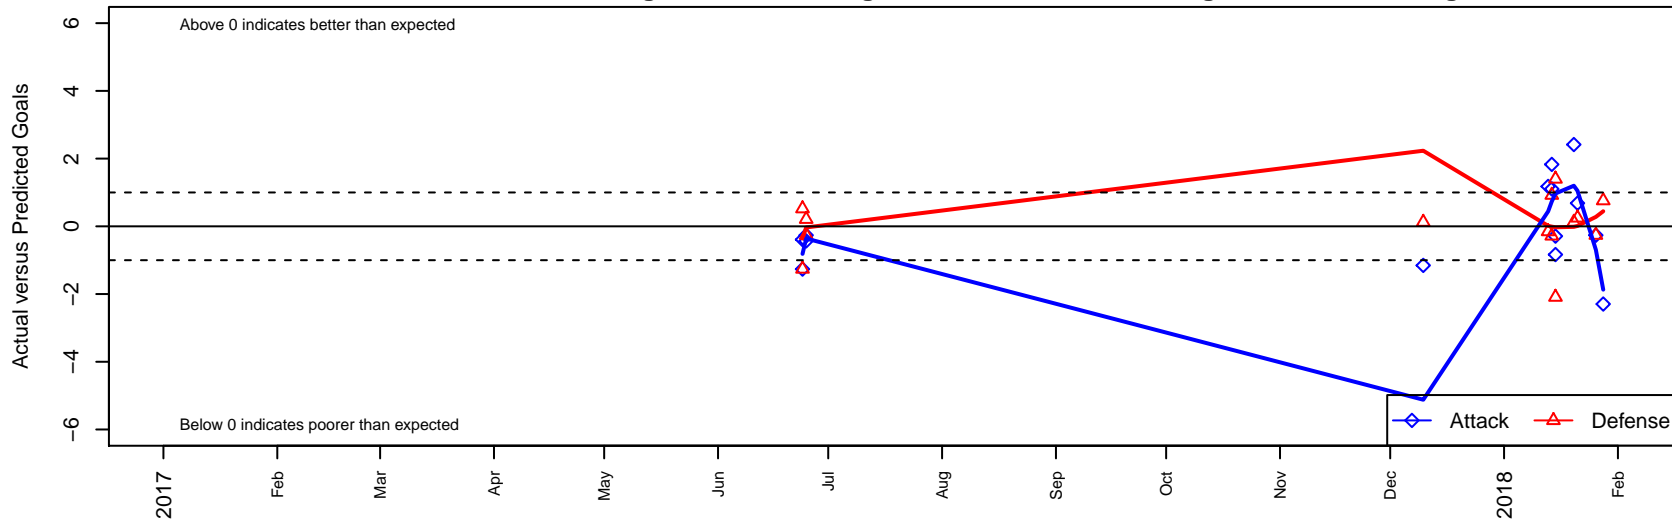

PacNW Blue G99

Pacific Northwest SC
 Tukwila, WA
 G99 total strength=1914
 attack=49.54 defense=45.67
 fall league = RCL G99 Div 3

alt names used:
 PacNW G99 Blue B
 PacNW SC 99 Blue
 PacNW G99 Blue B

Venues played:
 2017 Rainier Challenge Samba U19
 2017 RCL G99 Div 3
 2017 PacNW Winter Classic 1999–2000 Show

PacNW Blue G99
 Dots are actual minus expected GF (blue circles) and GA (red triangles).
 Blue line is smoothed change in attack strength. Red is smoothed change in defense strength.

**attack and defense variance (black dot)
relative to other teams
and top 10 in region**