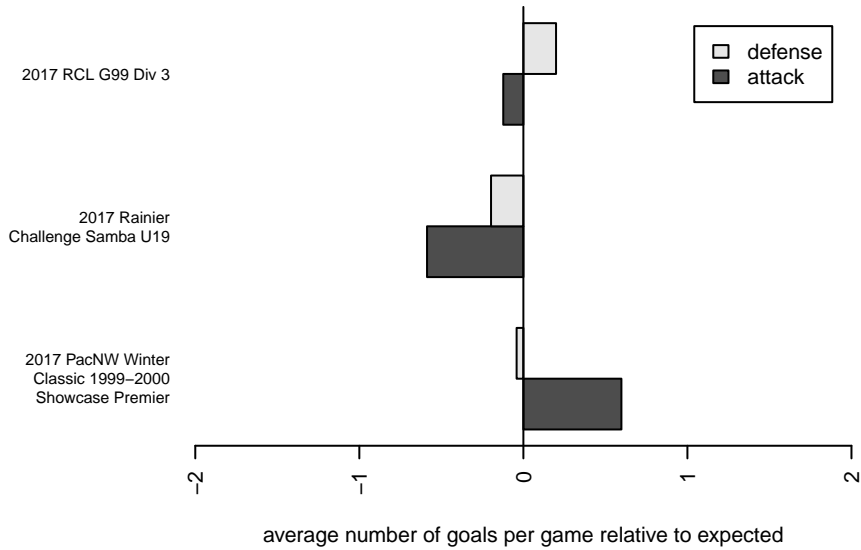

Performance relative to 13 month average