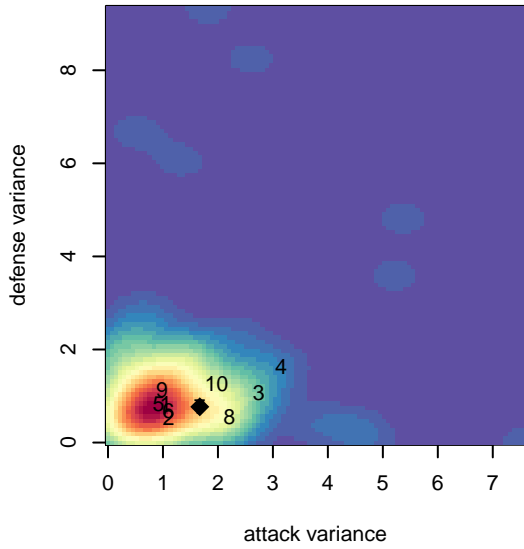

PacNW Blue G99

Pacific Northwest SC
 Tukwila, WA
 G99 total strength=1914
 attack=49.54 defense=45.67
 fall league = RCL G99 Div 3

alt names used:
 PacNW G99 Blue B
 PacNW SC 99 Blue
 PacNW G99 Blue B

Venues played:
 2017 Rainier Challenge Samba U19
 2017 RCL G99 Div 3
 2017 PacNW Winter Classic 1999–2000 Show

PacNW Blue G99
 Dots are actual minus expected GF (blue circles) and GA (red triangles).
 Blue line is smoothed change in attack strength. Red is smoothed change in defense strength.

**attack and defense variance (black dot)
relative to other teams
and top 10 in region**