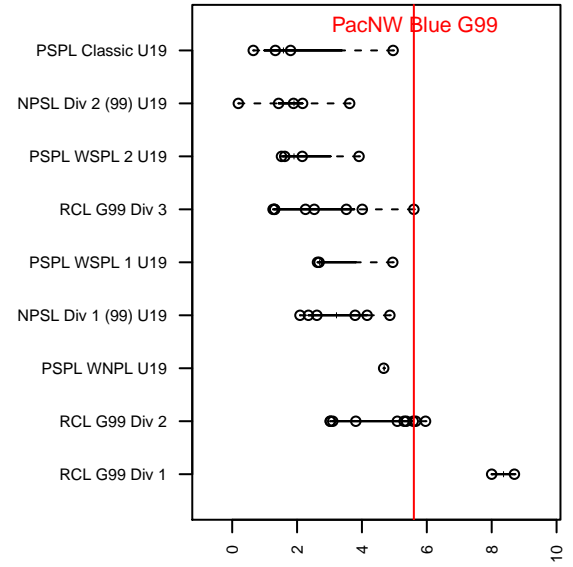

**attack and defense rating
relative to others at age
and all opponents in last 13 months**